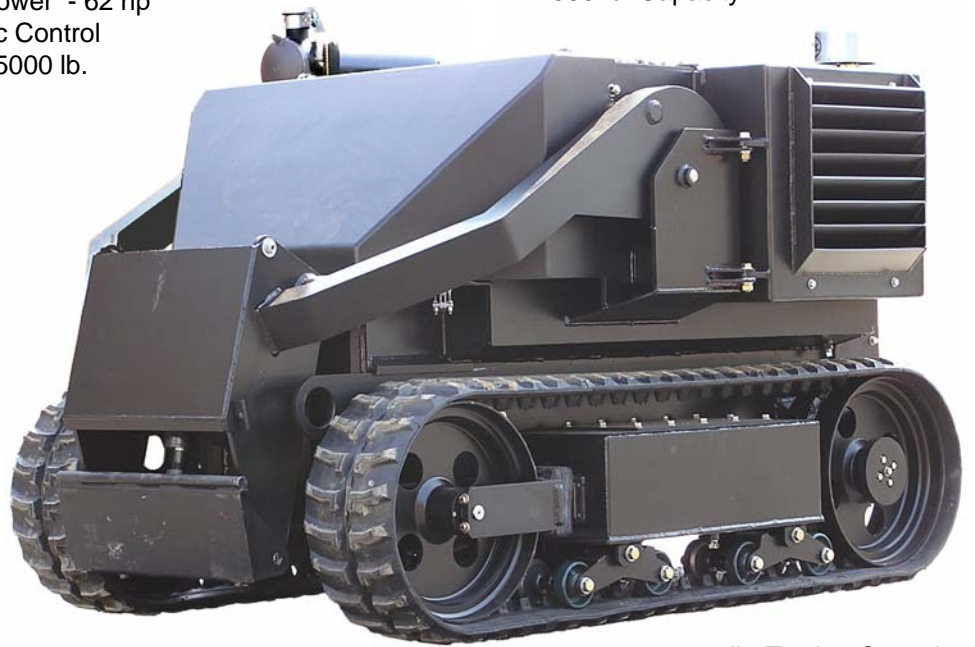

# Acer *Cost Effective Solution For Rugged, Remote Operations*

- Armored
- Highly Mobile
- Rugged & Reliable
- Mission Adaptable
- Easy to Operate
- Easy to Maintain

- Diesel Power - 62 hp
- Hydraulic Control
- Weight: 5000 lb.

- 1600 in<sup>2</sup> Payload Area
- 2500 lb. Capacity

• 1000 lb. Lift Capacity

• Speed: 6 mph

• 25,000 lb. Towing Capacity

**Operator Control Options**

- Auxiliary Hydraulic System  
14 GPM @ 3000 psi